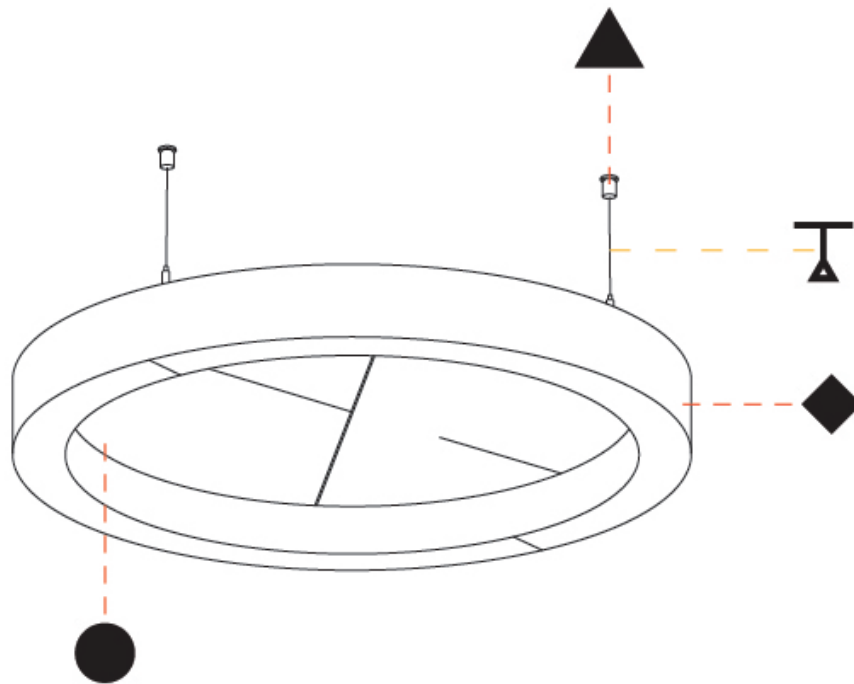

GLORIOUS SLIM ACOUSTIC SUSPENSION

A300728-

PROJECT	_____
TYPE	_____
SPECIFIER	_____
QUANTITY	_____
DATE	_____

A