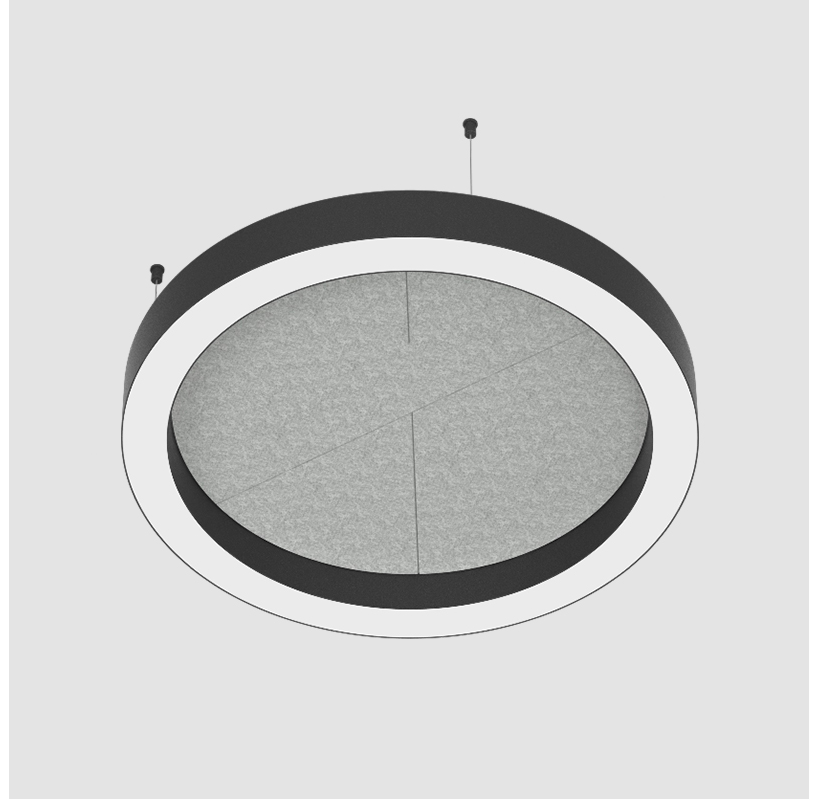

### A300728-

base number    LED Dimming    Color Temperature    Finishes (Diamond)    Finishes (Triangle)    Finish Options    Diffuser Options    Cable Length

- To build a product code in our configurator select the specify button on the base model # product page
- To build a manual product code on this datasheet choose from the options listed below in blue font and add the suffix to the base model #

#### PHYSICAL

Shape: Round  
 Length (mm): 800  
 Length (in): 31 1/2  
 Width (mm): 90  
 Width (in): 3 9/16  
 Light Distribution: Direct  
 Weight (kg): 9.026  
 Weight (lbs): 19.90  
 Diffuser: PMMA - Opal / Micro-Prism  
 Fixture Finish: SSR / BKV / CWI / CRY / HAB / UFT / ITA / RUA / FTG / MYG / LOD / PUS / FRO / FUP / KIA / POP / BLS / SPG / MEY / GOH / GUM / CHC / COM / ABZ / JAG / OBR / MOS / ROR  
 Accent Finish: ANC / ASH / BNA / BTC / BZE / CEL / EGG / EVG / FOG / FOS / FST / FUA / IRI / IRO / KHA / LIC / LIM / MER / MSN / MUS / ONX / PEA / PLU / POL / PPY / RAY / ROY / RST / STE / SWD / TAN / TAU  
 Fixture Material: Aluminum  
 Cable Details: 2 000mm / 78 3/4" or 6 000mm / 236 1/4" Transparent Cable

#### PHYSICAL

Shape: Round  
 Length (mm): 1550  
 Length (in): 61  
 Width (mm): 90  
 Width (in): 3 9/16  
 Light Distribution: Direct  
 Diffuser: PMMA - Opal / Micro-Prism  
 Fixture Finish: SSR / BKV / CWI / CRY / HAB / UFT / ITA / RUA / FTG / MYG / LOD / PUS / FRO / FUP / KIA / POP / BLS / SPG / MEY / GOH / GUM / CHC / COM / ABZ / JAG / OBR / MOS / ROR  
 Accent Finish: ANC / ASH / BNA / BTC / BZE / CEL / EGG / EVG / FOG / FOS / FST / FUA / IRI / IRO / KHA / LIC / LIM / MER / MSN / MUS / ONX / PEA / PLU / POL / PPY / RAY / ROY / RST / STE / SWD / TAN / TAU  
 Fixture Material: Aluminum  
 Cable Details: 2 000mm / 78 3/4" or 6 000mm / 236 1/4" Transparent Cable