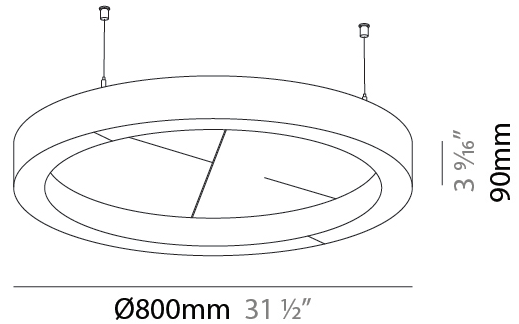

OPTICAL

RATINGS AND CERTIFICATIONS

Certified By: CSA Certified to UL and CSA Standards
IP rating: IP20